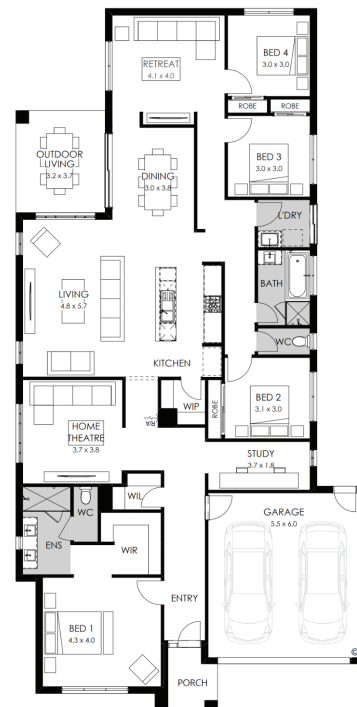

YOUR LOCAL NEW HOMES CONSULTANT

Heath Maloney 0437 850 941 | hmaloney@boutiquehomes.com.au