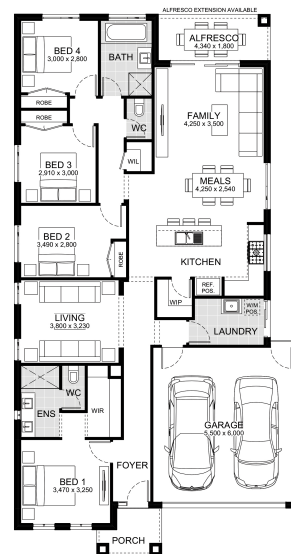

Claim your
ALPHA TICKET
 Single Storey JG King Home
 of your dreams
 UP TO \$23K* OFF
ALPHA
 COLLECTION
*WORKS APPLS

Facade:

House:

Land:

Inclusions

Contact: