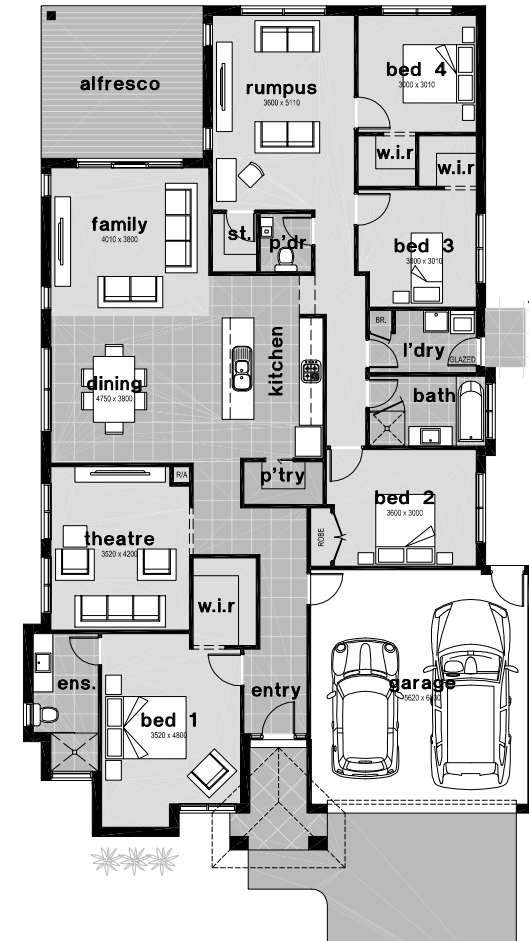

*Build commencement dependant on title availability *Land purchased separately from the selling agent: does not include purchasers stamp duty or legal fees.*No allowances for significant tree influence. *Owner to confirm land price and land availability with developer, and owner to sign REIV Contract for land portion with land owner and separate build contract with McMaster *H class slab construction subject to engineers inspection and slab design - excludes fill, rock & removal & retaining walls. *McMaster Homes reserves the right to withdraw this offer at anytime.
CDBU 52303

**PROMPT START
& SHORT BUILD TIMES***

MCMASTER

► call (03) 5333 3881
► visit mcmasterhomes.com.au

COMPLETE HOME
BUYER'S PACKAGE