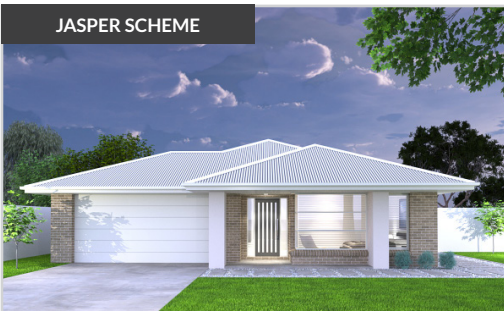

Colour Schemes

Our Interior Designer has put together schemes that are in line with looks that are currently trending and colours that are popular with our clients.

Select one of these external & internal schemes and streamline your build!

☐ Monochrome