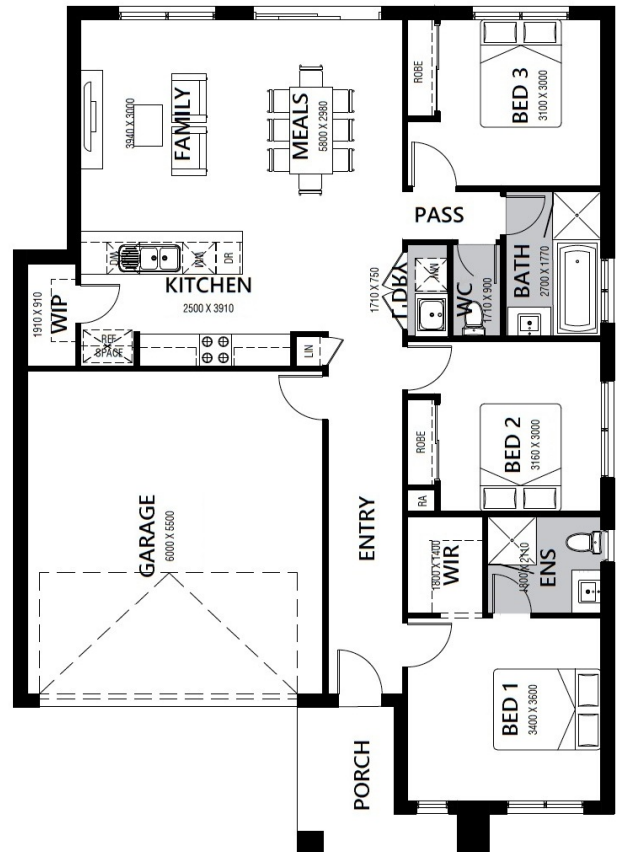

**FULL
TURNKEY
PACKAGE**

Winter Valley

16 sq  3  2  2  347m²

House & Land Package

Lot 643 Maxi Drive (Carringum), Winter Valley

**\$560,700 INC FHB-PREMIUM
TURNKEY Kooyong 16sq**

OVER \$70K OF PREMIUM INCLUSIONS

- Front & rear landscaping
- Half share fencing & driveway
- Flooring throughout
- Higher ceilings
- Stone benchtops to kitchen & bathrooms
- LED downlights throughout
- Modern appliances including dishwasher
- Overhead cupboards to kitchen
- Blinds throughout
- 5kW split system cooling
- Ducted heating throughout
- Tiled shower bases
- Chrome finish double towel rails and toilet roll holders
- Framed mirror or vinyl sliding doors to robes
- Brick infills over windows
- Remote control garage
- Window locks & flyscreens to all openable windows
- Clothesline and letter box
- NBN connection
- Multiple facade options