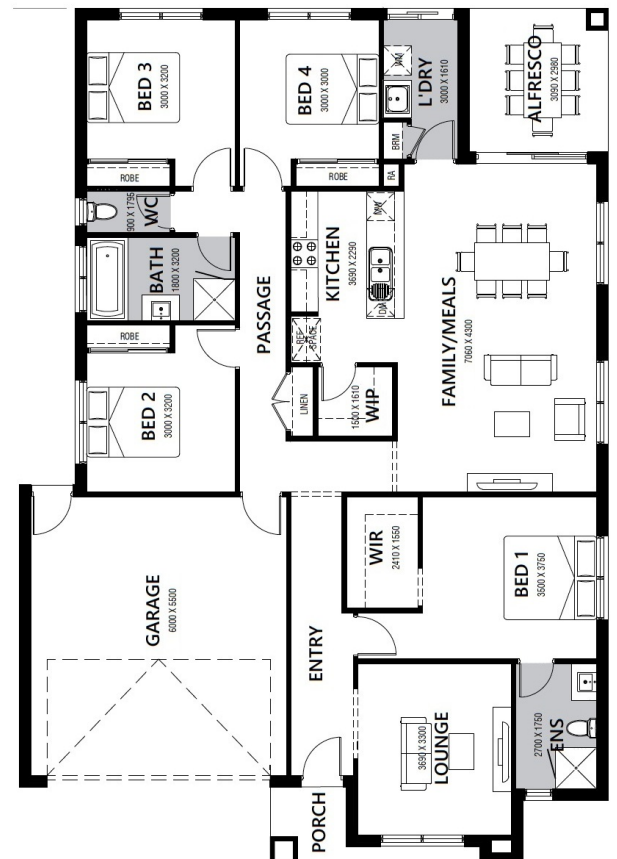

FULL TURNKEY PACKAGE

Winter Valley

 22 sq  4  2  2  537m²

House & Land Package

Lot 614 Maxi Drive (Carringum), Winter Valley

\$657,100 INC FHB-PREMIUM TURNKEY Montville 22sq

OVER \$70K OF PREMIUM INCLUSIONS

- Front & rear landscaping
- Half share fencing & colour-through driveway
- Colorbond roof
- Flooring throughout
- Higher ceilings
- Stone benchtops to kitchen & bathrooms
- LED downlights throughout
- Modern appliances including dishwasher
- Overhead cupboards to kitchen
- Blinds throughout
- 5kW split system cooling
- Ducted heating throughout
- Zero-step tiled shower bases
- Chrome finish double towel rails and toilet roll holders
- Framed mirror or vinyl sliding doors to robes
- Brick infills over all external openings
- Remote control garage
- Window locks & flyscreens to all openable windows
- Clothesline and letter box
- NBN connection